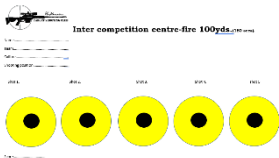

Disciplines.

1. & 1A Small bore 50yard bench. (**Air rifle & .22lr**). *
2. & 2A Rimfire 100yard bench. *
3. Centrefire 100yard bench or prone. *
5. Centrefire 25yard unsupported. (Iron sights only).
- 6.. Practical rifle 50 yards.(Any rifle, any optic & any calibre). ****NEW****
7. Pistol/Revolver 10 yards Freehand. (Any Calibre & Any Optic).
9. Air rifle 25yard bench all rifles.
16. Centrefire eXtreme 100 yard bench.
- 22x. Small bore Extreme 50yard bench.
25. Rifleman's Rifleman 100 yard freehand .

SMALLBORE Scorecards used for disciplines: 1,2,9 & 22.

PRACTICAL Scorecards (new) used for disciplines: 5,6,7 ,25

FULLBORE Scorecards used for disciplines: 3 & 16.

Discipline 1& 1A Small bore 50 yard bench (Air rifle/ .22lr) .