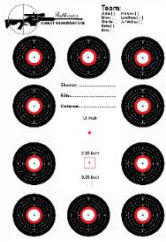

Disciplines.

1. & 1A Small bore 50yard bench. (**Air rifle & .22lr**). *
2. & 2A Rimfire 100yard bench. *
3. Centrefire 100yard bench or prone. *
5. Centrefire 25yard unsupported. (Iron sights only).
- 6.. Practical rifle 50 yards.(Any rifle, any optic & any calibre). ****NEW****
7. Pistol/Revolver 10 yards Freehand. (Any Calibre & Any Optic).
9. Air rifle 25yard bench all rifles.
16. Centrefire eXtreme 100 yard bench.
- 22x. Small bore Extreme 50yard bench.
25. Rifleman's Rifleman 100 yard freehand .

SMALLBORE Scorecards used for disciplines: 1,2,9 & 22.

PRACTICAL Scorecards (new) used for disciplines: 5,6,7 ,25

FULLBORE Scorecards used for disciplines: 3 & 16.

Discipline 1& 1A Small bore 50 yard bench (Air rifle/ .22lr) .